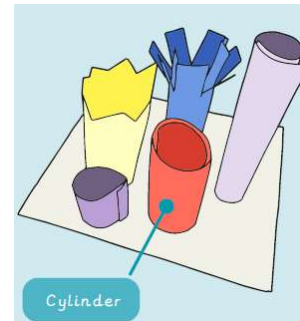

Year 1 Knowledge  
Organiser –  
Sculpture and 3D:  
Paper Play

#theJSway

Key vocabulary

**Cylinder** – A tube shape

**Detail** – Extra decoration or items that add interest

**Sculpture** – Art in three dimensions; walk all around it to look at it

**Three dimensional (3D)** – A solid shape; art that isn't flat on paper

Artists:

*Samantha Stephenson*

*Louise Bourgeois*

Many cultures have stories about a tree of life. The tree often represents all of nature.

3D – can be held, like a cylinder

2D – flat, like a drawing