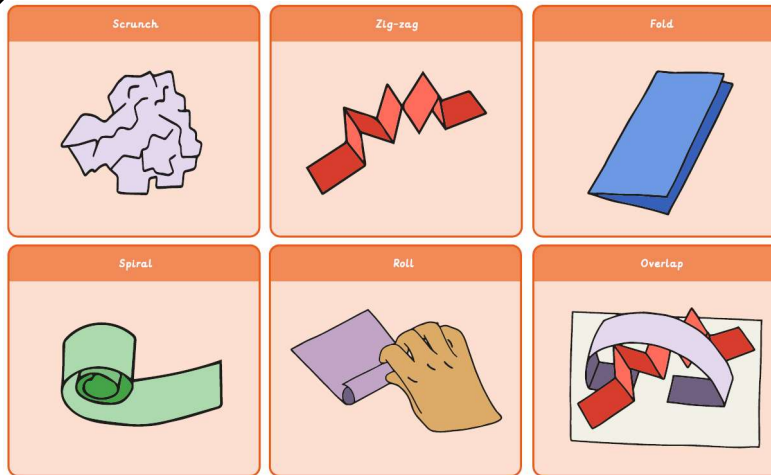

Year 1 Knowledge  
Organiser –  
Sculpture and 3D:  
Paper Play

#theJSway

Key vocabulary

**Cylinder** – A tube shape

**Detail** – Extra decoration or items that add interest

**Sculpture** – Art in three dimensions; walk all around it to look at it

**Three dimensional (3D)** – A solid shape; art that isn't flat on paper

Artists:

*Samantha Stephenson*

*Louise Bourgeois*

Many cultures have stories about a tree of life. The tree often represents all of nature.

3D – can be held, like a cylinder

2D – flat, like a drawing